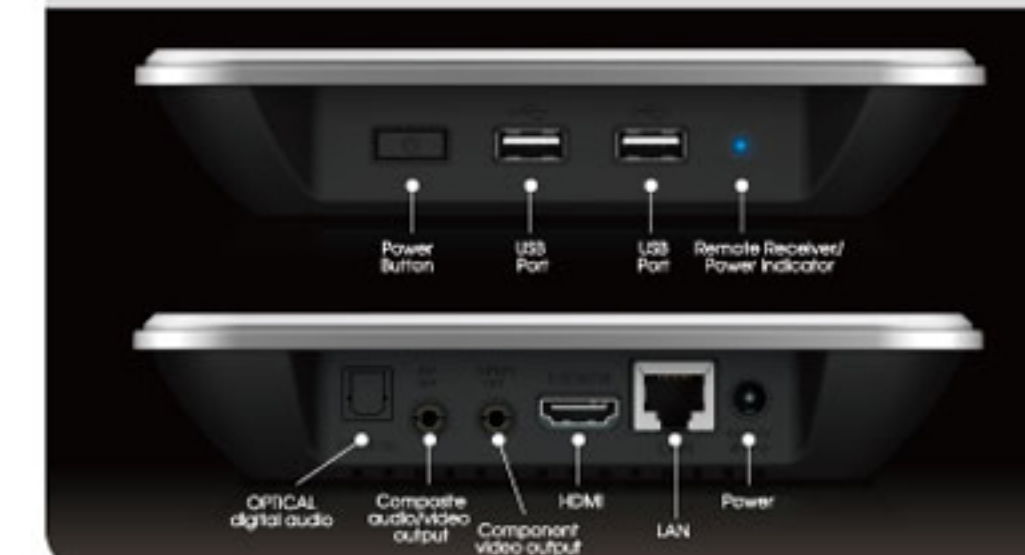

Multiple Outputs/Inputs

AL670 supports a variety of I/O ports. For output, it provides component video output, AV output, HDMI output and Optical output. For input, besides the existing dual USB ports for connecting with USB drives and external Hard Disk, there's network connection as well for direct access to network computers.