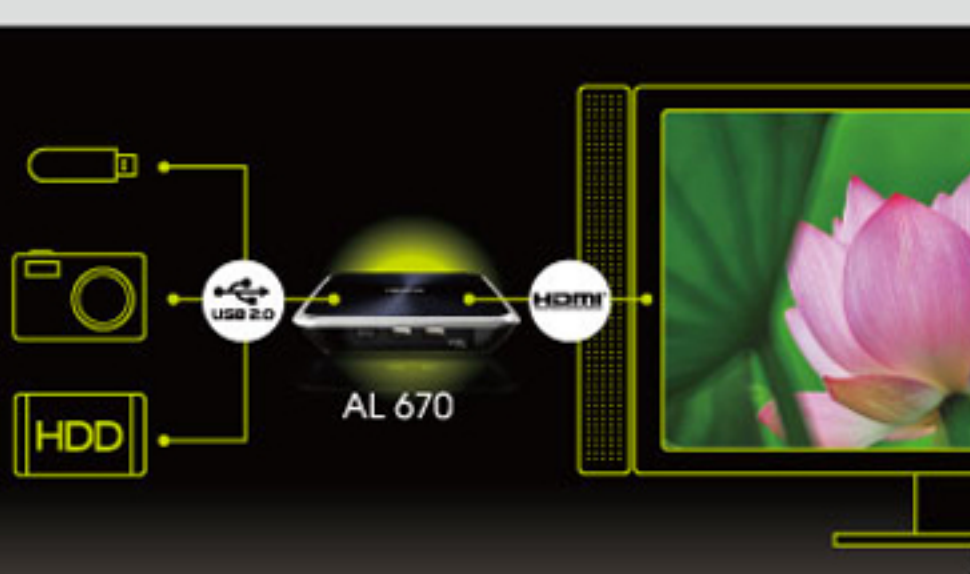

Easy Installation

User can simply plug the USB Drive or External Hard Drive into the Apacer AL670 media player and then connect again AL670 with television via HDMI cable or Component Video cable or AV cable. Apacer AL670 is so easy to use and install!