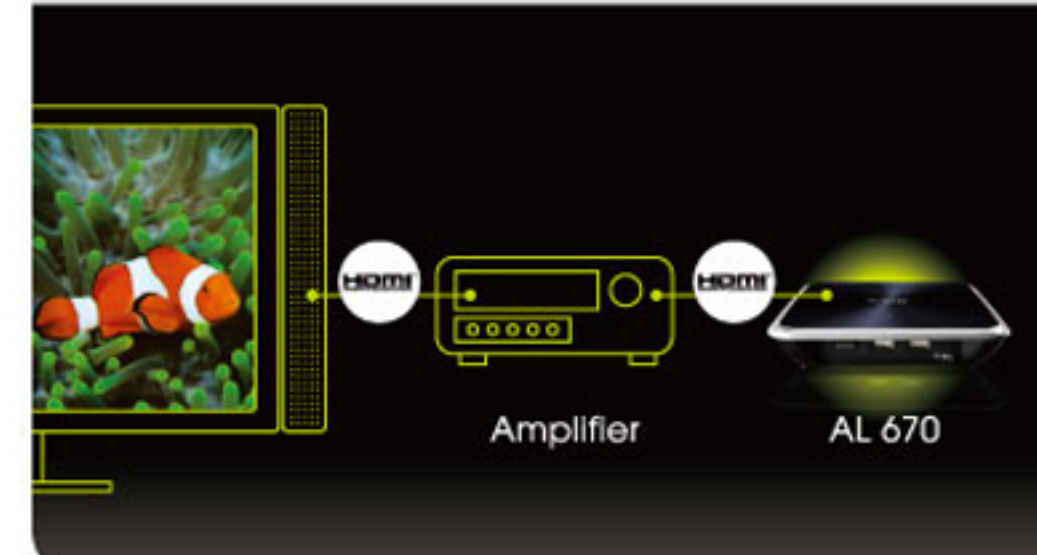

High Fidelity Audio

To build a perfect digital theater environment, AL670 is equipped with evolutionary audio ability that includes the DTS surrounding sound technology of Blue-ray movies, it can automatically decode the DTS audio or output to the amplifier to enjoy the surrounding sound with virtual reality.